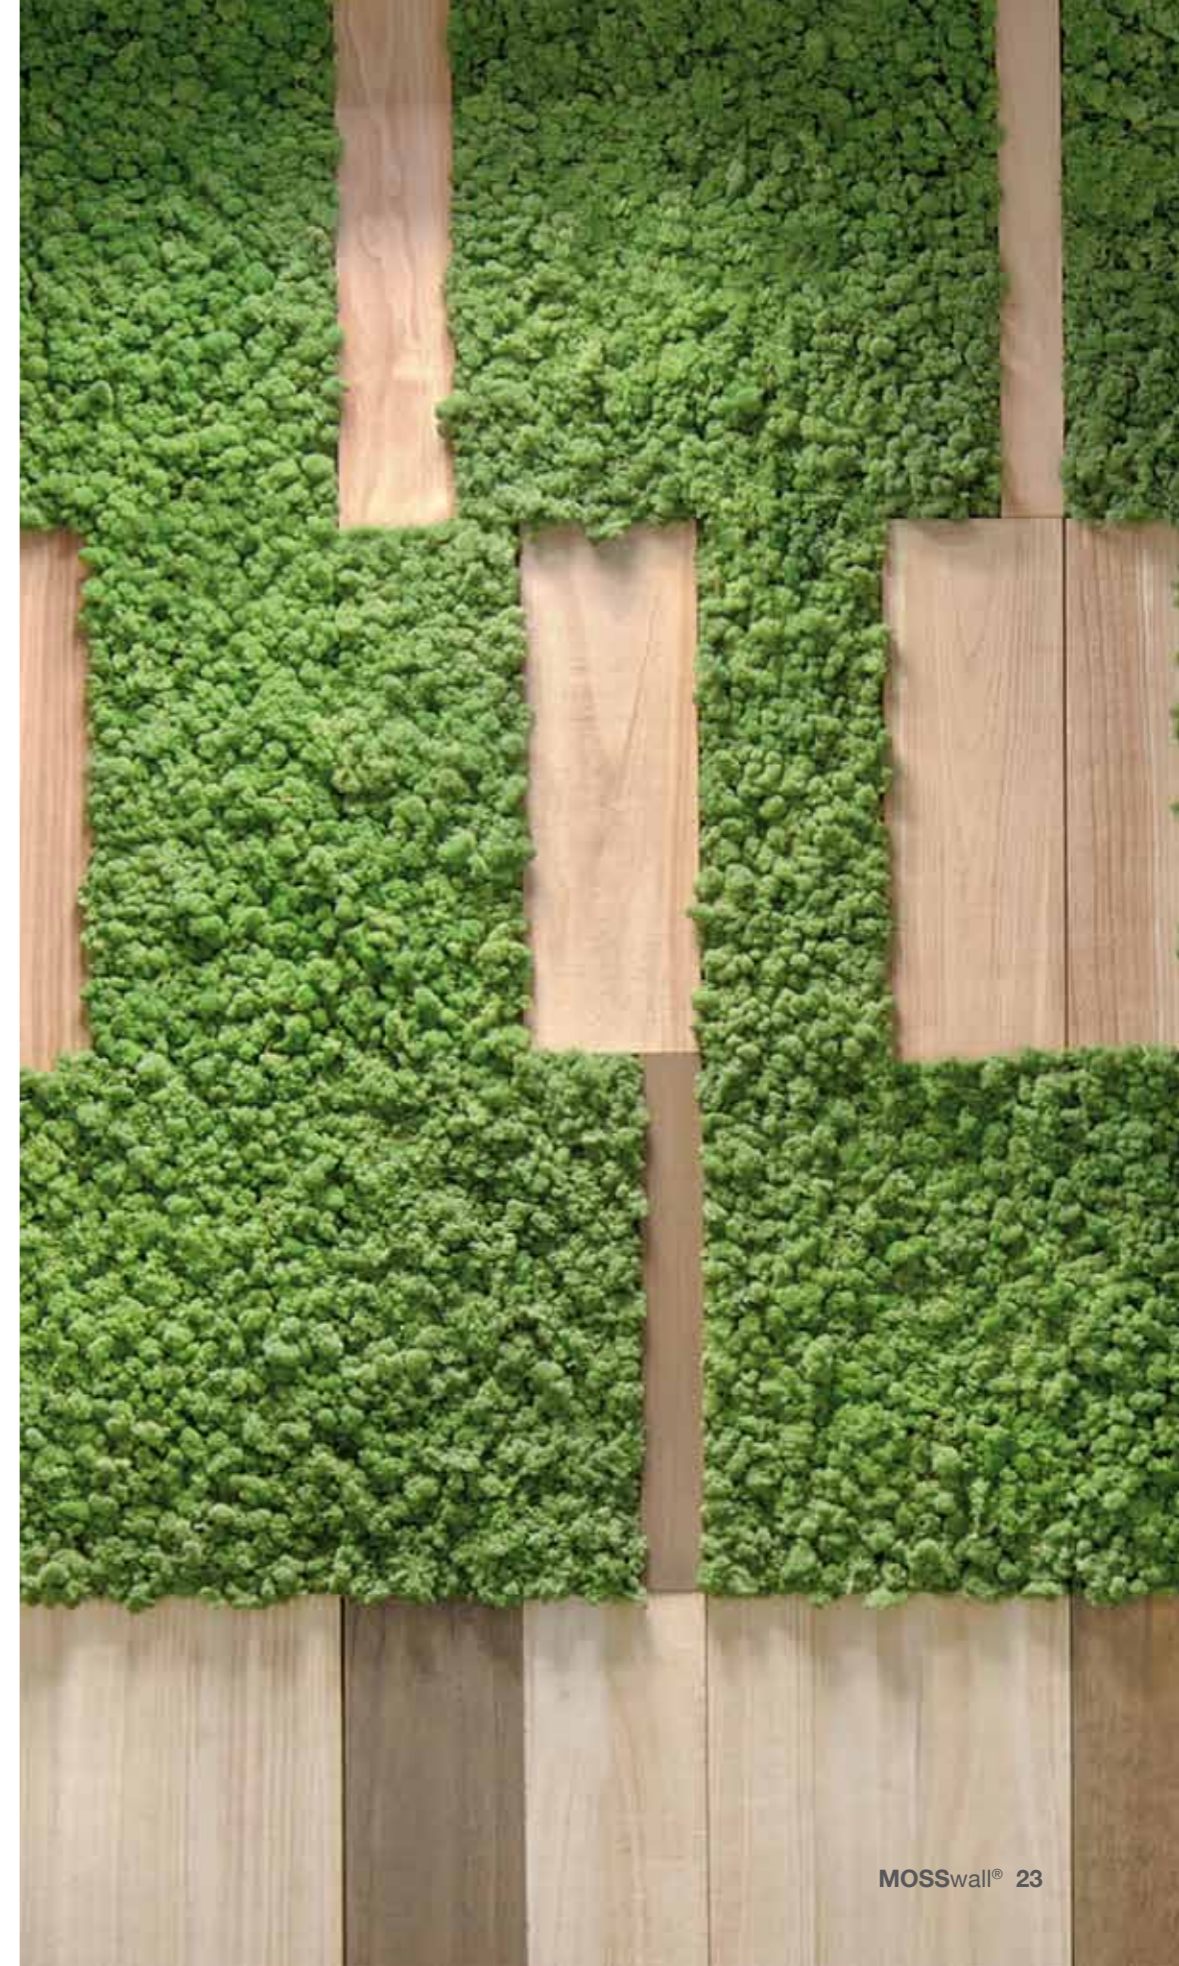

FINISHING BOISERIE