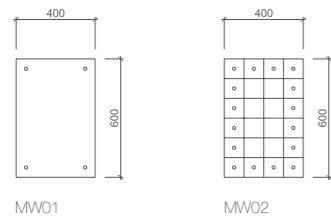

	W	L
MW01:	40 cm	60 cm
MW02:	40 cm	60 cm

MOSSWALL FUSION

Finish applicable to all MOSSwall® products
 Finitura applicabile a tutti i prodotti MOSSwall®

MOSS Fusion is the new finish for all MOSSwall® products.