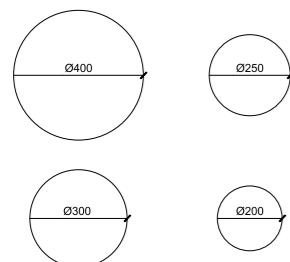

MOSSWALL ROUND

Illumination available only for Semisphere of 40 cm of diameter
Flexible strip LED with constant voltage 700mA
IP-20 3000K 27.7W/mt

Illuminazione disponibile solo per le Semisfere di 40 cm di diametro
Strip ROLL LED - tensione costante 700mA
IP-20 3000K 27.7W/mt

	Ø
ROUND 40:	40 cm
ROUND 30:	30 cm
ROUND 25:	25 cm
ROUND 20:	20 cm