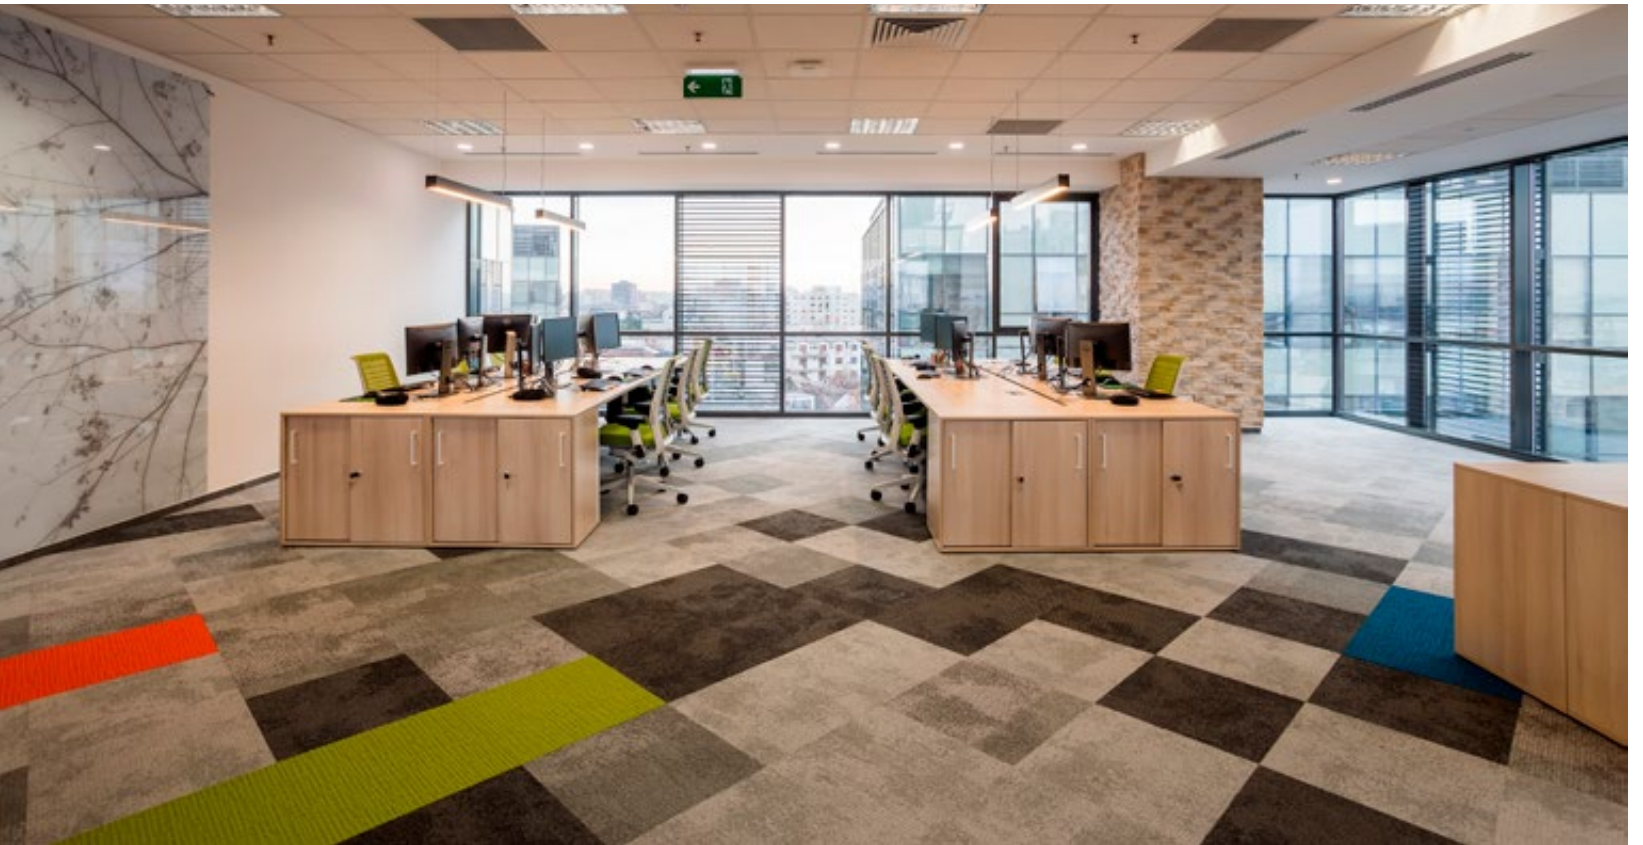

Human Nature - HN810, HN830,  
HN840, HN850

Net Effect - B601, B602, B603,  
B701, B702, B703

**Location**

Issy-Les-Moulineaux, France

**Fitting Company**

St Leu Revet

**Project Size**

10,000 m<sup>2</sup>