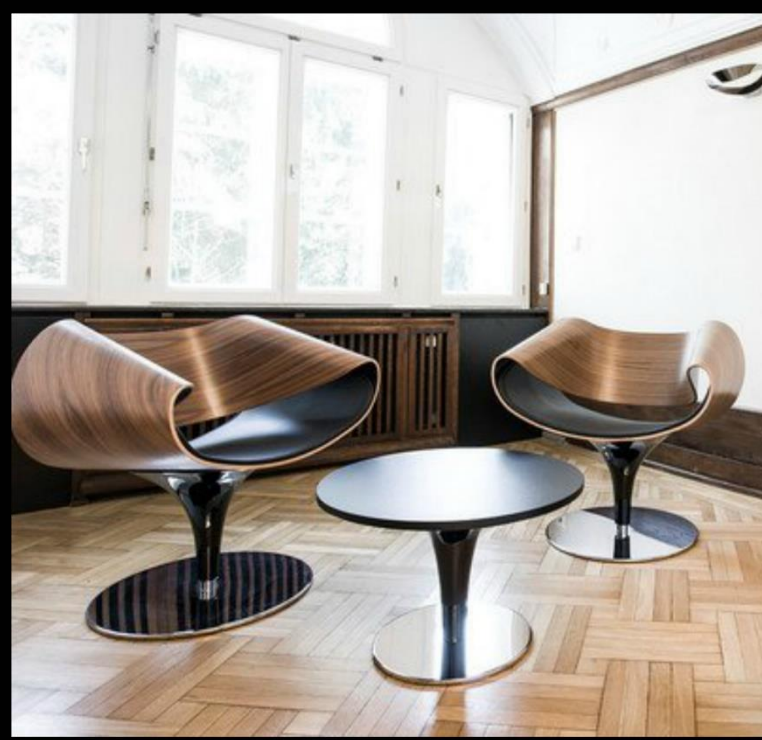

DAUPHIN

A furniture range for those who value a modern, fresh look and appreciate quality .

German group, Dauphin HumanDesign, offers a wide range of high-quality task chairs while the Trendoffice range is aimed at anyone who values a modern design, appreciates quality and yet is still price conscious.

Products from Züco, such as iconic Perillo, are not just designed to look good, but to feel great

Lead time: 10-12 weeks

Warranty: 5 years

Country of origin: Germany